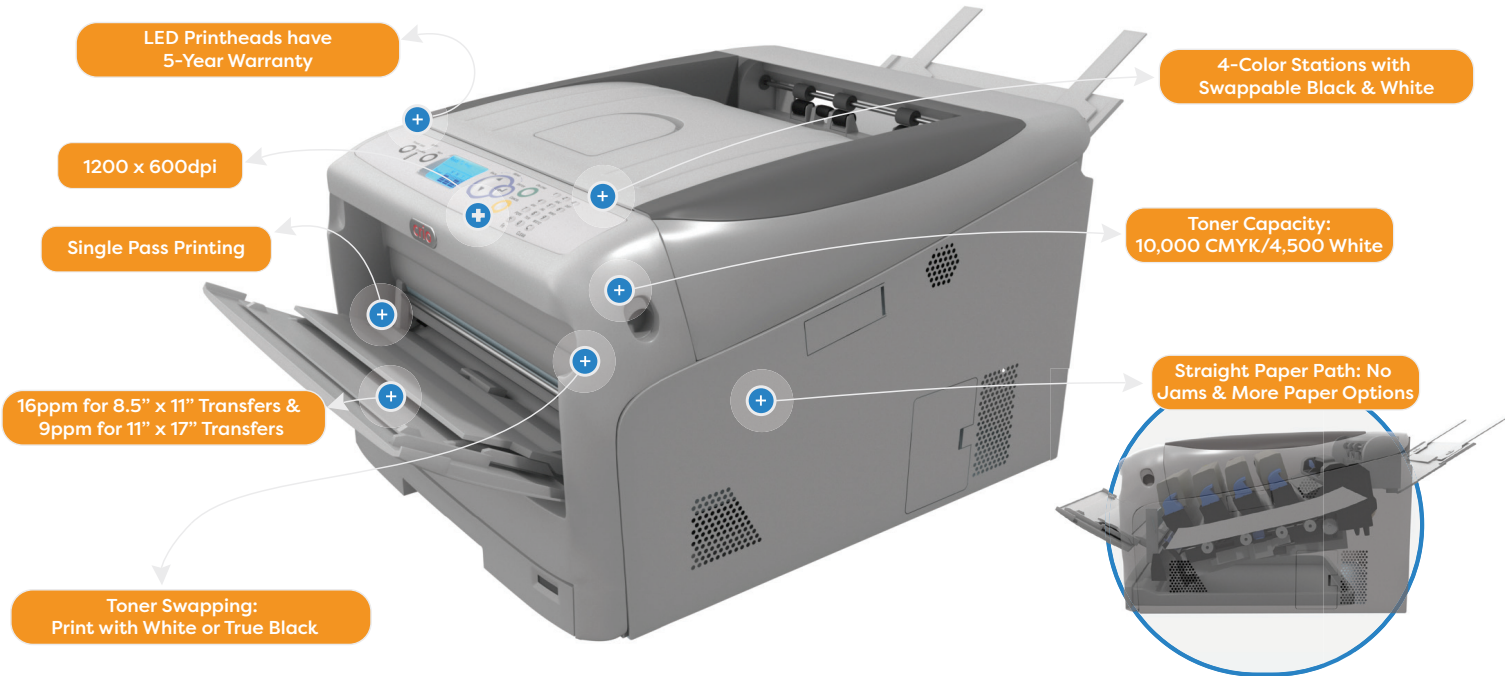

White Toner Transfer Printer

8432WDT

A digital decorators desktop dream! This compact, 4-color, 4-station white toner printer is the perfect solution for transferring single or multi-color designs to just about any surface and any material.

The versatile Crio® 8432WDT prints CMYK (black) or CMYW (white) in a single pass. Like all Crio printers, the straight paper path technology minimizes paper jam points, allowing you to print on the widest variety of media up to 11.8" wide and up to 52" long. And with toner costs averaging around \$0.35 per sheet, you can profit from even the smallest orders!

No Weeding, No Problem

Crio® white toner transfers are self-weeding. There is no cutting and no weeding to deal with. Increasing production speed, saving both time and money.

Full Color, High Resolution

Easily print full-color, high-resolution designs or photographs with up to 1200 x 600 dpi to transfer with incredible detail.

Specifications

Performance

- **Print Speed:** 8.5" x 11" transfer media-up to 16ppm; 11" x 17" transfer media-up to 9ppm¹
- **Processor:** 800 MHz PowerPC CPU
- **HD Color:** Combines multilevel LED printhead and microfine toner for sharp detail and rich color depth
- **Print Resolution:** 1200 x 600dpi